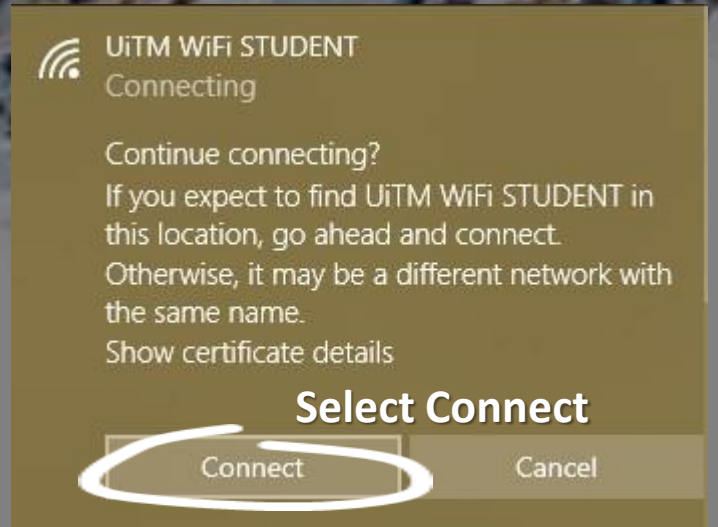

### WINDOWS 7/8/10

Select UiTM WiFi STUDENT

Select OK

Select Connect

A large crowd of people is gathered on a beach, forming the shape of the Malaysian flag. The flag's colors—red, white, blue, and green—are represented by the clothing of the participants. The text "UiTM WiFi GUEST" is overlaid in the center of the image.