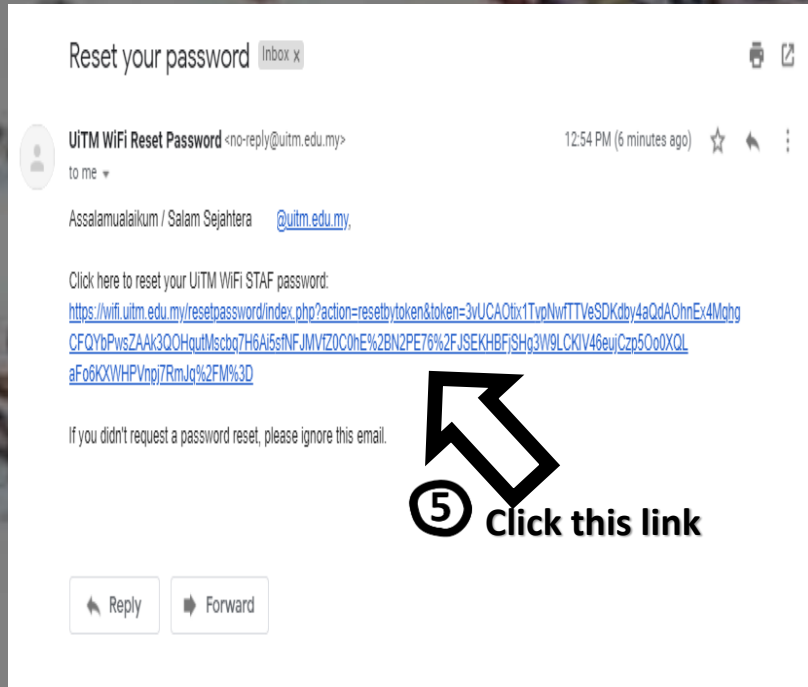

UiTM WiFi STAF RESET PASSWORD

5 Click this link

UiTM WiFi STAF Reset Password

UNIVERSITI TEKNOLOGI MARA | Pejabat Pembangunan Infrastruktur dan Infrastruktur

⚠ Your new password is required

i The link sent by email allows you to reset your password. To request a new link via email, [click here](#).

IC No. 6

New password Insert your preferred password 7

Confirm Reinsert your preferred password 7

8

UiTM WiFi STAF Reset Password

UNIVERSITI TEKNOLOGI MARA | Pejabat Pembangunan Infrastruktur dan Infrastruktur

✓ Your password was changed

Your WiFi Username is : **Email ID (without @uitm.edu.my)**

Your WiFi Password is : **New changed password**

CONT.