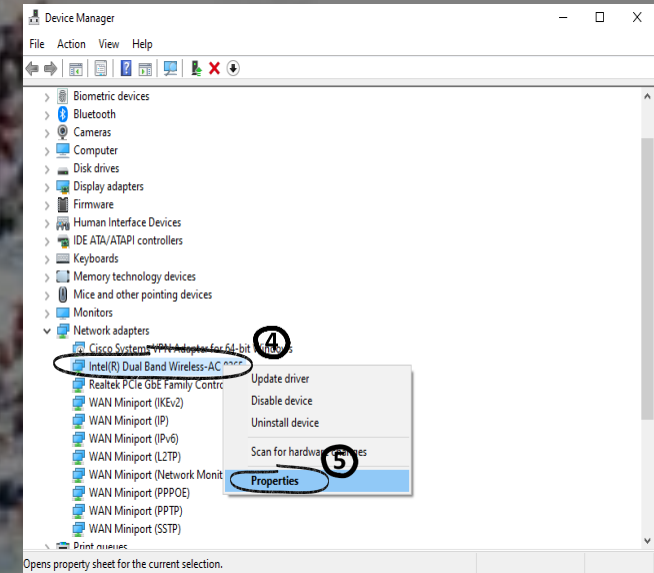

Windows Notebook Tuning