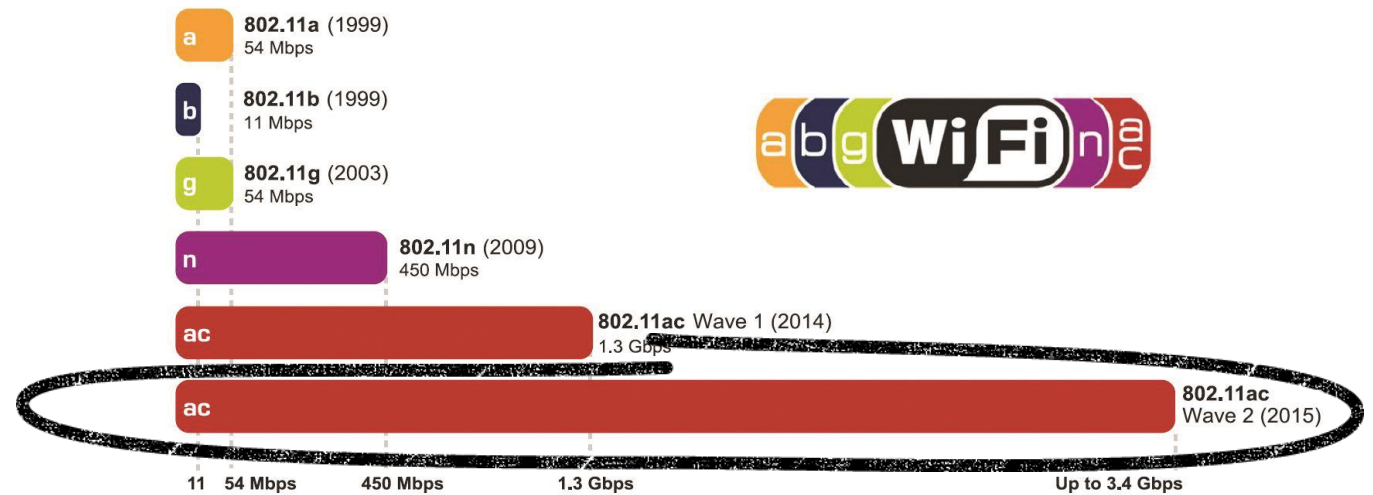

THE EVOLUTIONS OF WIFI

اُونِيُوَرَسِيْتِي تِكْنُوْلُوْجِي مَارَا
UNIVERSITI
TEKNOLOGI
MARA